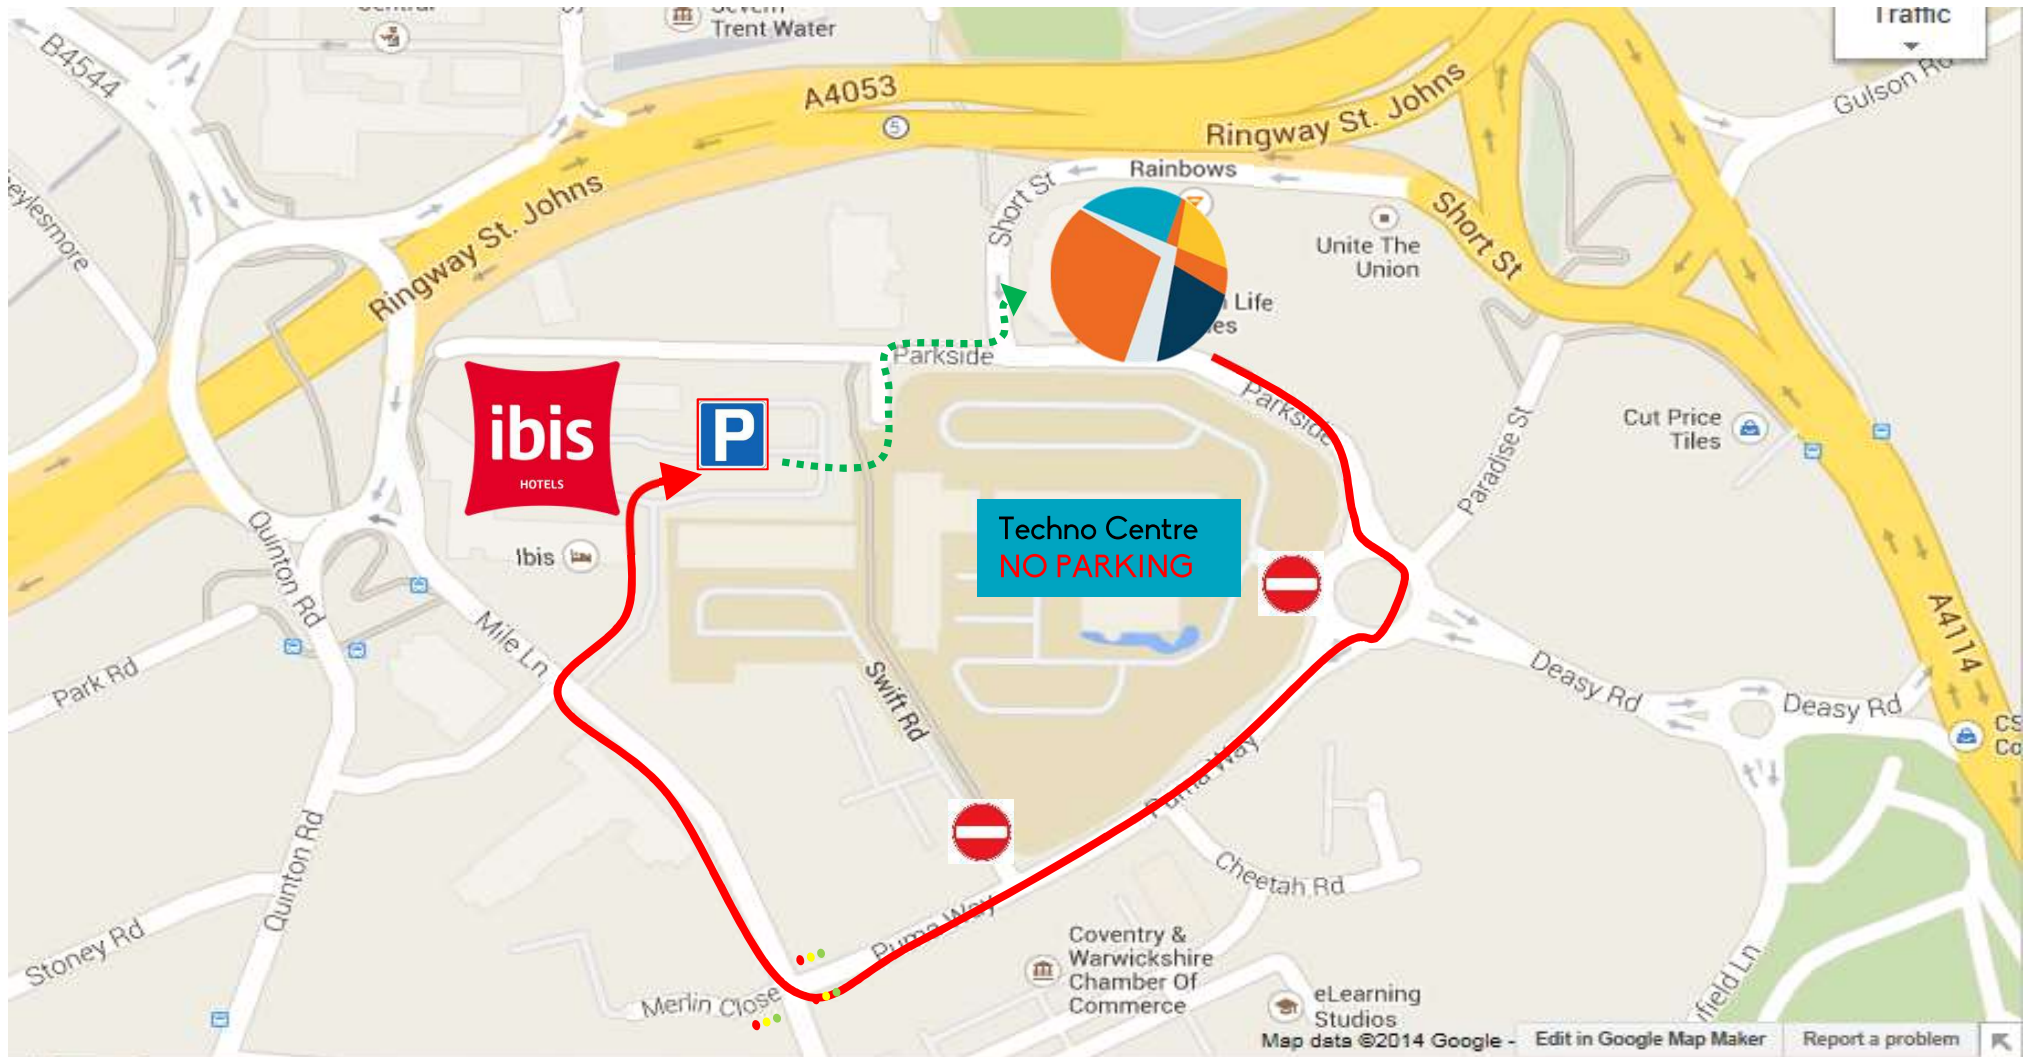

welcome
centre

Parking – IBIS Hotel

Welcome Centre. Post code CV1 2HG

IBIS car park. Post code CV1 2LN

BRING YOUR TICKET TO THE WELCOME CENTRE RECEPTION FOR VALIDATION.

Key

-  Driving route (1 min)
-  Walking route (2 min)

welcome
centre

Parking – New Union Street

Welcome Centre. Post code CV1 2HG

New Union Street multi storey car park. Post code CV1 2HJ

This is a public pay and display car park

Key

-  Driving route (3 min)
-  Walking route (8 min)